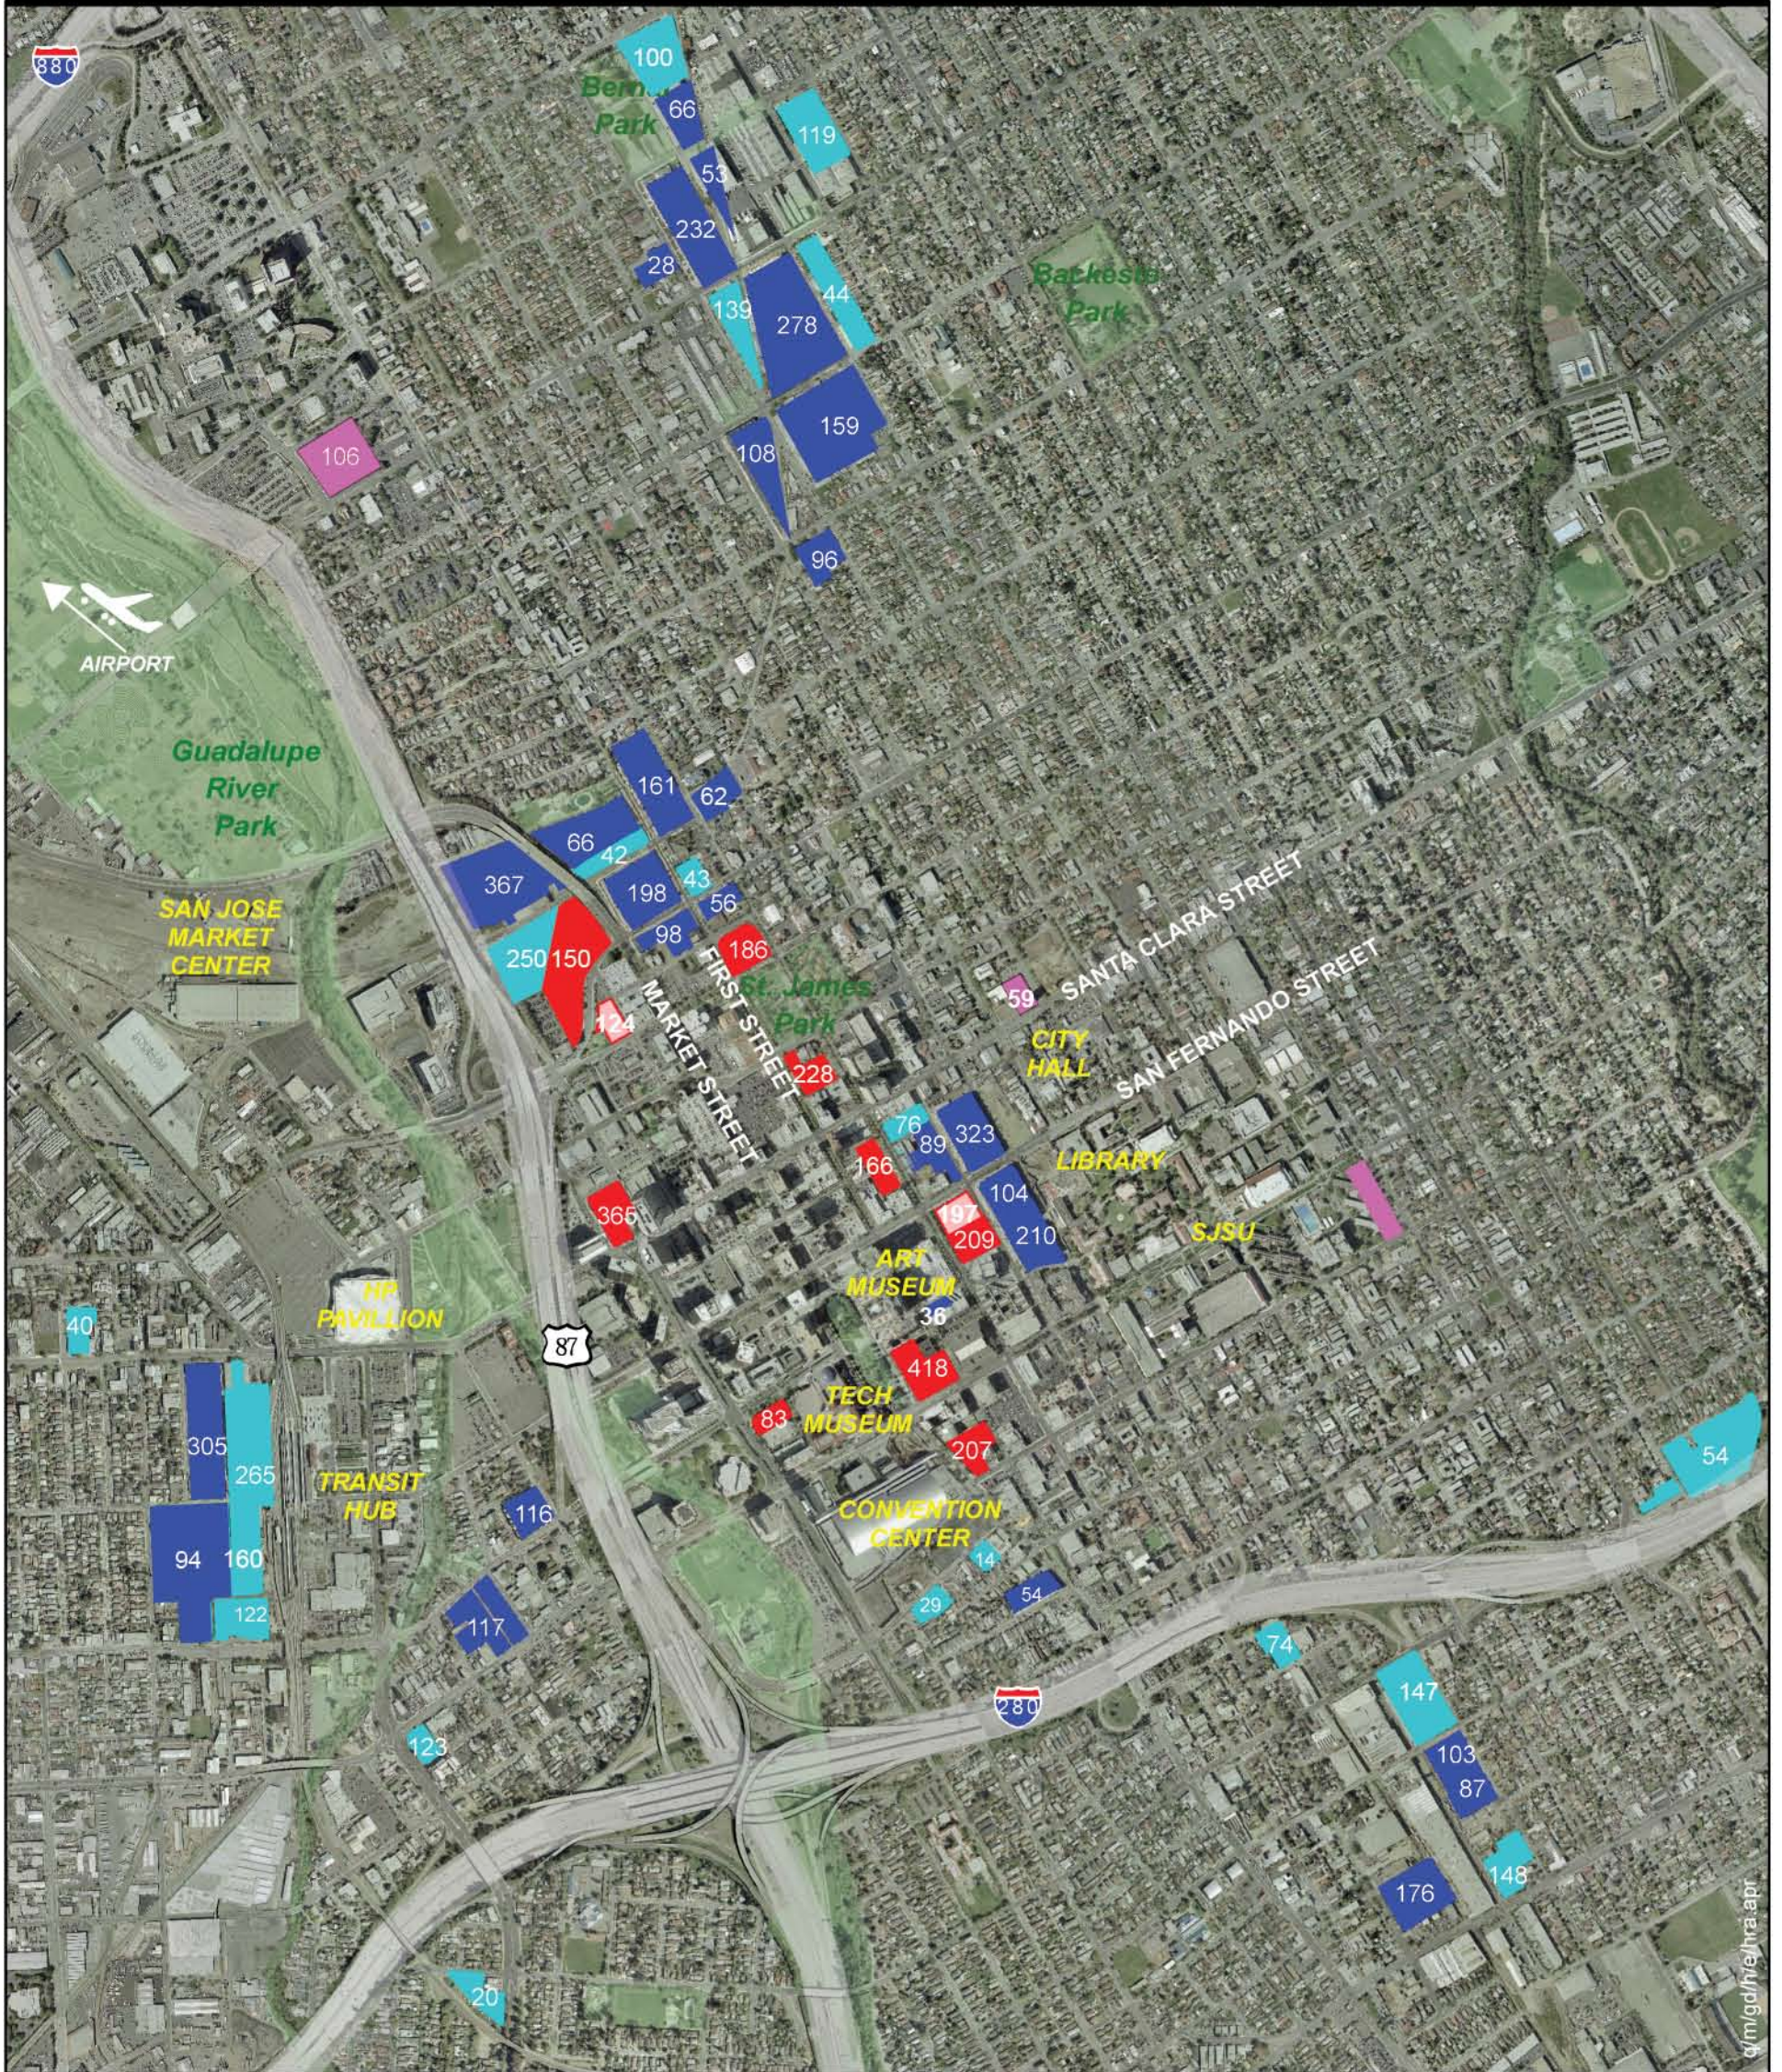

# NEW HOUSING IN DOWNTOWN SAN JOSE

## High Rise Homes:

<span style="color: red;">■</span>	High Rise Homes in Planning/Permit Process	2,012
<span style="color: pink;">■</span>	High Rise Homes Under Construction	321
<span style="color: purple;">■</span>	High Rise Completed	165

## Low Rise Homes:

<span style="color: cyan;">■</span>	In Planning Process or Under Construction	2,009
<span style="color: blue;">■</span>	Completed (Does not show all completed projects above)	5,374

**TOTAL NEW HOMES**

**9,881**

\*Not all housing locations shown on map  
Date: December 8, 2005